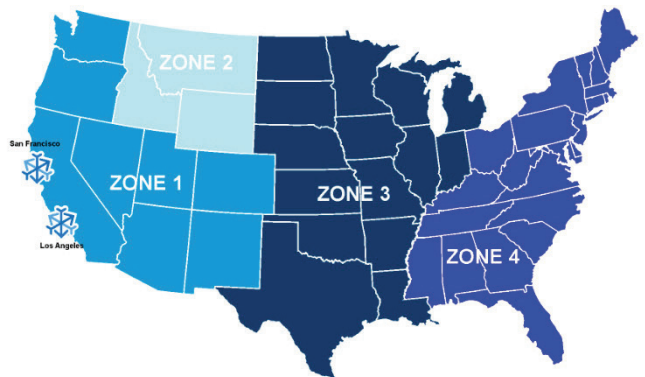

www.heitztrucking.com

HTI LOGISTICS, LLC

*Specializing in Temperature
Controlled Freight
Solutions Since 2005*